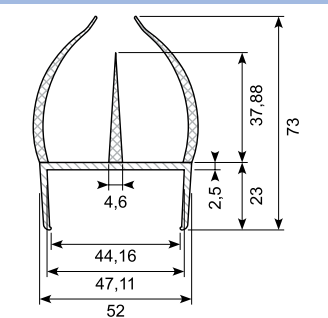

50.083061 *

Material: PVC co-ex profile 42 mm
White / black lips
Length: 5 m
With 4 soft lips
Min. order: 250 m (China)

50.083065 *

Material: PVC co-ex profile 45 mm
Grey / grey
(other colors possible)
Length: 5 m
With 3 soft lips
Min. order: 250 m

50.083065G

Material: Co-ex profile
Length: 5 m

50.083070G

Material: PVC co-ex profile 55 mm
Light grey / grey lips
Length: 5 m
With 4 soft lips

50.083070B *

Material: PVC co-ex profile 55 mm
White / black lips
Length: 5 m
Min. order: 500 m
With 4 soft lips