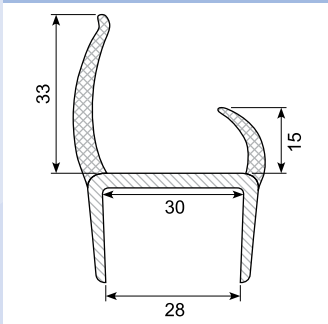

50.083045X *

Material: PVC co-ex profile 25 mm (different colors possible)
Length: 5 m
With 3 soft lips
Min. order: 250 m (China)

54.710720 *

Material: PVC co-ex profile 25 mm
Hardness: Hard/soft
Length: 3 m
With 4 soft lips
Min. order: 25 pcs.

50.083045G *

Material: PVC co-ex profile 25 mm
Different colors possible
Length: 6 m
With 4 soft lips
Min. order: 500 m

50.083046

Material: Co-ex profile 27 mm
Light grey / light grey
Length: 5 m
With 2 soft lips

50.083050GG *

Material: PVC co-ex profile 30 mm
Grey / grey (other colors possible)
Length: 5 m
With 2 soft lips
Min. order: 500 m

50.083050

Material: PVC co-ex profile 30 mm
Black / white
Length: 5 m
With 2 soft lips

Co-ekstruderede plastprofiler / Co-extruded plastic profiles

50.083050G

Material: PVC co-ex profile 30 mm
Black / light grey
Length: 5 m
With 2 soft lips

50.083052G *

Material: PVC co-ex profile 35 mm
Grey / grey
(other colors possible)
Length: 3 m
With 4 soft lips
Min. order: 300 m