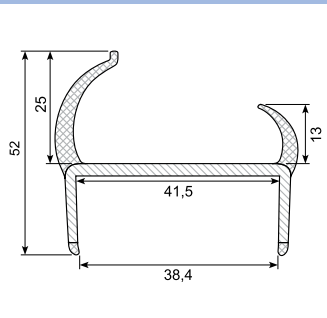

Co-ekstruderede plastprofiler / Co-extruded plastic profiles

50.083050G

Material: PVC co-ex profile 30 mm
Black / light grey
Length: 5 m
With 2 soft lips

50.083052G *

Material: PVC co-ex profile 35 mm
Grey / grey
(other colors possible)
Length: 3 m
With 4 soft lips
Min. order: 300 m

50.083055G

Material: PVC co-ex profile 35 mm
Light grey / grey lips
Length: 5 m
With 4 soft lips

50.083059 *

Material: PVC co-ex profile 40 mm
White / black lips
Length: 5 m
With 2 soft lips
Min. order: 250 m

50.083060 *

Material: PVC co-ex profile 40 mm
White / black lips
(other colors pos.)
Length: 5 m
With 4 soft lips
Min. order: 500 m

50.083060G

Material: PVC co-ex profile 40 mm
Light grey / grey lips
Length: 5 m
With 2 soft lips