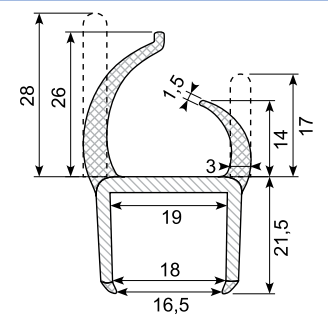

Co-ekstruderede plastprofiler / Co-extruded plastic profiles

50.083013 *

Material: PVC co-ex profile 13 mm
Black / white
Length: 5 m
With 4 soft lips
Min. order: 200 pcs

50.083015GG / 50.083015GGX

Material: PVC co-ex profile 15 mm
Light grey / grey lips
Length: 5 m
With 4 soft lips
50.083015GGX: 4 m light/light

50.083030

Material: PVC co-ex profile 18 mm
Black / white
Length: 5 m
With 4 soft lips

50.083032GG *

Material: PVC co-ex profile 18,4 mm. Grey / grey (other colors possible)
Length: 6 m
With 4 soft lips
Min. order: 500 m

50.083033

Material: PVC co-ex profile 19 mm
Black lips / light grey
Length: 5 m
With 4 soft lips

50.083040GS

Material: PVC co-ex profile 21 mm
Black / grey
Length: 6 m
With 4 soft lips

50.083040

Material: PVC co-ex profile 21 mm
Black / white
Length: 5 m
With 4 soft lips
Min. order: 200 pcs.

50.083040G

Material: PVC co-ex profile 21 mm
Grey / grey
Length: 5 m
With 4 soft lips

50.083033X

Material: PVC co-ex profile 20 mm
Black lips / light grey
Length: 5 m
With 4 soft lips

50.083040GG *

Material: PVC co-ex profile 20,8 mm. Grey / grey (other colors possible)
Length: 6 m
With 4 soft lips