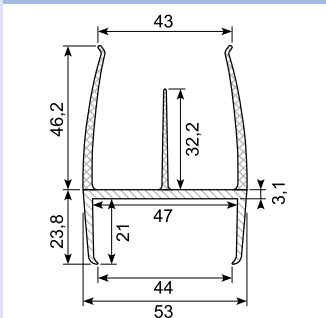

50.083055G

Material: PVC co-ex profile 35 mm
Light grey / grey lips
Length: 5 m
With 4 soft lips

50.083059 *

Material: PVC co-ex profile 40 mm
White / black lips
Length: 5 m
With 2 soft lips
Min. order: 250 m

50.083060 *

Material: PVC co-ex profile 40 mm
White / black lips
(other colors pos.)
Length: 5 m
With 4 soft lips
Min. order: 500 m

50.083060G

Material: PVC co-ex profile 40 mm
Light grey / grey lips
Length: 5 m
With 2 soft lips

50.083061 *

Material: PVC co-ex profile 42 mm
White / black lips
Length: 5 m
With 4 soft lips
Min. order: 250 m (China)

50.083065 *

Material: PVC co-ex profile 45 mm
Grey / grey
(other colors possible)
Length: 5 m
With 3 soft lips
Min. order: 250 m

50.083065G

Material: Co-ex profile
Length: 5 m

50.083070G

Material: PVC co-ex profile 55 mm
Light grey / grey lips
Length: 5 m
With 4 soft lips

50.083070B *

Material: PVC co-ex profile 55 mm
White / black lips
Length: 5 m
Min. order: 500 m
With 4 soft lips