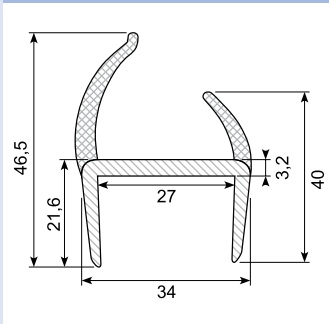

50.083040G

Material: PVC co-ex profile 21 mm
Grey / grey
Length: 5 m
With 4 soft lips

50.083033X

Material: PVC co-ex profile 20 mm
Black lips / light grey
Length: 5 m
With 4 soft lips

50.083040GG *

Material: PVC co-ex profile 20,8 mm. Grey / grey (other colors possible)
Length: 6 m
With 4 soft lips

50.083045X *

Material: PVC co-ex profile 25 mm (different colors possible)
Length: 5 m
With 3 soft lips
Min. order: 250 m (China)

54.710720 *

Material: PVC co-ex profile 25 mm
Hardness: Hard/soft
Length: 3 m
With 4 soft lips
Min. order: 25 pcs.

50.083045G *

Material: PVC co-ex profile 25 mm
Different colors possible
Length: 6 m
With 4 soft lips
Min. order: 500 m

50.083046

Material: Co-ex profile 27 mm
Light grey / light grey
Length: 5 m
With 2 soft lips

50.083050GG *

Material: PVC co-ex profile 30 mm
Grey / grey (other colors possible)
Length: 5 m
With 2 soft lips
Min. order: 500 m

50.083050

Material: PVC co-ex profile 30 mm
Black / white
Length: 5 m
With 2 soft lips