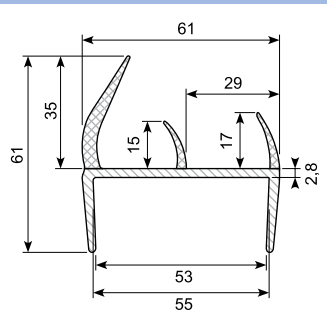

50.083065G

Material: Co-ex profile
Length: 5 m

50.083070G

Material: PVC co-ex profile 55 mm
Light grey / grey lips
Length: 5 m
With 4 soft lips

50.083070B *

Material: PVC co-ex profile 55 mm
White / black lips
Length: 5 m
Min. order: 500 m
With 4 soft lips

54.710770 *

Material: Grey PVC co-ex profile 30 mm
Length: 3 m
Min. order: 50 m
With 4 soft lips

50.083081 *

Material: PVC black co-ex profile 65 mm
With 5 soft lips
Min. order: 250 m

50.083080GG *

Material: PVC co-ex profile 65 mm
Light grey / light grey lips
Length: 5 m
With 3 soft lips
Min. order: 250 m (China)