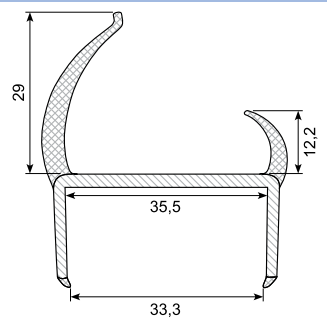

50.083050GG *

Material: PVC co-ex profile 30 mm
Grey / grey (other colors possible)
Length: 5 m
With 2 soft lips
Min. order: 500 m

50.083050

Material: PVC co-ex profile 30 mm
Black / white
Length: 5 m
With 2 soft lips

Co-ekstruderede plastprofiler / Co-extruded plastic profiles

50.083050G

Material: PVC co-ex profile 30 mm
Black / light grey
Length: 5 m
With 2 soft lips

50.083052G *

Material: PVC co-ex profile 35 mm
Grey / grey
(other colors possible)
Length: 3 m
With 4 soft lips
Min. order: 300 m

50.083055G

Material: PVC co-ex profile 35 mm
Light grey / grey lips
Length: 5 m
With 4 soft lips

50.083059 *

Material: PVC co-ex profile 40 mm
White / black lips
Length: 5 m
With 2 soft lips
Min. order: 250 m