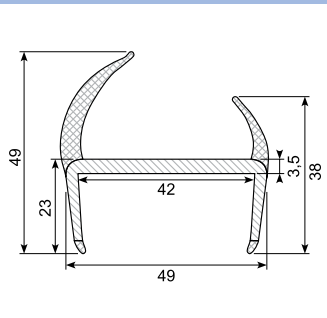

50.083055G

Material: PVC co-ex profile 35 mm
Light grey / grey lips
Length: 5 m
With 4 soft lips

50.083059 *

Material: PVC co-ex profile 40 mm
White / black lips
Length: 5 m
With 2 soft lips
Min. order: 250 m

50.083060 *

Material: PVC co-ex profile 40 mm
White / black lips
(other colors pos.)
Length: 5 m
With 4 soft lips
Min. order: 500 m

50.083060G

Material: PVC co-ex profile 40 mm
Light grey / grey lips
Length: 5 m
With 2 soft lips

50.083061 *

Material: PVC co-ex profile 42 mm
White / black lips
Length: 5 m
With 4 soft lips
Min. order: 250 m (China)

50.083065 *

Material: PVC co-ex profile 45 mm
Grey / grey
(other colors possible)
Length: 5 m
With 3 soft lips
Min. order: 250 m

50.083065G

Material: Co-ex profile
Length: 5 m

50.083070G

Material: PVC co-ex profile 55 mm
Light grey / grey lips
Length: 5 m
With 4 soft lips

50.083070B *

Material: PVC co-ex profile 55 mm
White / black lips
Length: 5 m
Min. order: 500 m
With 4 soft lips