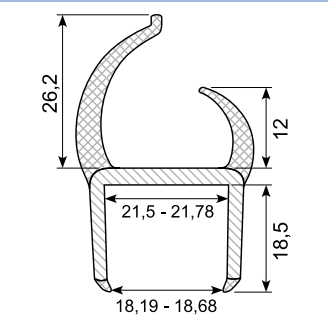

50.083030

Material: PVC co-ex profile 18 mm
Black / white
Length: 5 m
With 4 soft lips

50.083032GG *

Material: PVC co-ex profile 18,4 mm. Grey / grey (other colors possible)
Length: 6 m
With 4 soft lips
Min. order: 500 m

50.083033

Material: PVC co-ex profile 19 mm
Black lips / light grey
Length: 5 m
With 4 soft lips

50.083040GS

Material: PVC co-ex profile 21 mm
Black / grey
Length: 6 m
With 4 soft lips

50.083040

Material: PVC co-ex profile 21 mm
Black / white
Length: 5 m
With 4 soft lips
Min. order: 200 pcs.

50.083040G

Material: PVC co-ex profile 21 mm
Grey / grey
Length: 5 m
With 4 soft lips

50.083033X

Material: PVC co-ex profile 20 mm
Black lips / light grey
Length: 5 m
With 4 soft lips

50.083040GG *

Material: PVC co-ex profile 20,8 mm. Grey / grey (other colors possible)
Length: 6 m
With 4 soft lips

50.083045X *

Material: PVC co-ex profile 25 mm (different colors possible)
Length: 5 m
With 3 soft lips
Min. order: 250 m (China)

54.710720 *

Material: PVC co-ex profile 25 mm
Hardness: Hard/soft
Length: 3 m
With 4 soft lips
Min. order: 25 pcs.