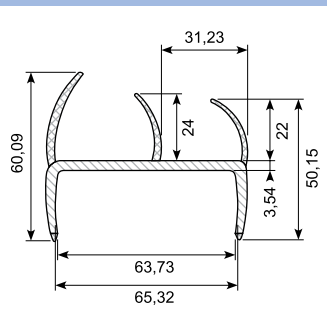

50.083065G

Material: Co-ex profile
Length: 5 m

50.083070G

Material: PVC co-ex profile 55 mm
Light grey / grey lips
Length: 5 m
With 4 soft lips

50.083070B *

Material: PVC co-ex profile 55 mm
White / black lips
Length: 5 m
Min. order: 500 m
With 4 soft lips

54.710770 *

Material: Grey PVC co-ex profile 30 mm
Length: 3 m
Min. order: 50 m
With 4 soft lips

50.083081 *

Material: PVC black co-ex profile 65 mm
With 5 soft lips
Min. order: 250 m

50.083080GG *

Material: PVC co-ex profile 65 mm
Light grey / light grey lips
Length: 5 m
With 3 soft lips
Min. order: 250 m (China)

50.083080G

Material: PVC co-ex profile 65 mm
Grey / grey lips
Length: 5 m
With 2 soft lips

50.083088 *

Material: PVC co-ex profile 81 mm
Black
With 5 soft lips
Min. order: 250 m

Co-ekstruderede plastprofiler / Co-extruded plastic profiles

50.083095 / 50.083095G *

Material: PVC co-ex profile 85 mm
White / black lips.
Length: 5 m
With 4 soft lips
50.083095G: Min order: 250 m.

54.710780 *

Material: PVC co-ex profile 85 mm
Black / grey
Hardness: Hard / soft
Length: 3 m
With 4 soft lips
Min. order: 50 pcs.