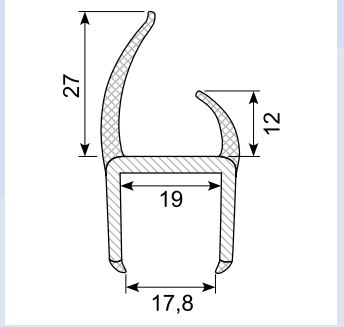

Co-ekstruderede plastprofiler / Co-extruded plastic profiles

50.083013 *

Material: PVC co-ex profile 13 mm
Black / white
Length: 5 m
With 4 soft lips
Min. order: 200 pcs

50.083015GG / 50.083015GGX

Material: PVC co-ex profile 15 mm
Light grey / grey lips
Length: 5 m
With 4 soft lips
50.083015GGX: 4 m light/light

50.083030

Material: PVC co-ex profile 18 mm
Black / white
Length: 5 m
With 4 soft lips

50.083032GG *

Material: PVC co-ex profile 18,4 mm. Grey / grey (other colors possible)
Length: 6 m
With 4 soft lips
Min. order: 500 m

50.083033

Material: PVC co-ex profile 19 mm
Black lips / light grey
Length: 5 m
With 4 soft lips

50.083040GS

Material: PVC co-ex profile 21 mm
Black / grey
Length: 6 m
With 4 soft lips

50.083040

Material: PVC co-ex profile 21 mm
Black / white
Length: 5 m
With 4 soft lips
Min. order: 200 pcs.

50.083040G

Material: PVC co-ex profile 21 mm
Grey / grey
Length: 5 m
With 4 soft lips

50.083033X

Material: PVC co-ex profile 20 mm
Black lips / light grey
Length: 5 m
With 4 soft lips

50.083040GG *

Material: PVC co-ex profile 20,8 mm. Grey / grey (other colors possible)
Length: 6 m
With 4 soft lips