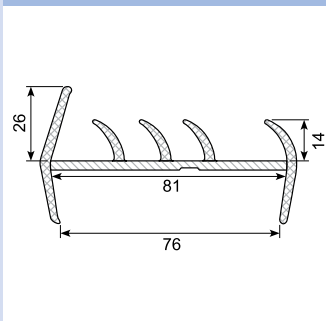

50.083065G

Material: Co-ex profile
Length: 5 m

50.083070G

Material: PVC co-ex profile 55 mm
Light grey / grey lips
Length: 5 m
With 4 soft lips

50.083070B *

Material: PVC co-ex profile 55 mm
White / black lips
Length: 5 m
Min. order: 500 m
With 4 soft lips

54.710770 *

Material: Grey PVC co-ex profile 30 mm
Length: 3 m
Min. order: 50 m
With 4 soft lips

50.083081 *

Material: PVC black co-ex profile 65 mm
With 5 soft lips
Min. order: 250 m

50.083080GG *

Material: PVC co-ex profile 65 mm
Light grey / light grey lips
Length: 5 m
With 3 soft lips
Min. order: 250 m (China)

50.083080G

Material: PVC co-ex profile 65 mm
Grey / grey lips
Length: 5 m
With 2 soft lips

50.083088 *

Material: PVC co-ex profile 81 mm
Black
With 5 soft lips
Min. order: 250 m

Co-ekstruderede plastprofiler / Co-extruded plastic profiles