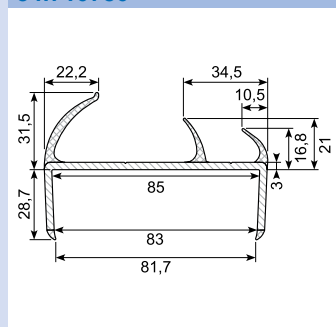

50.083080G

Material: PVC co-ex profile 65 mm
Grey / grey lips
Length: 5 m
With 2 soft lips

50.083088 *

Material: PVC co-ex profile 81 mm
Black
With 5 soft lips
Min. order: 250 m

Co-ekstruderede plastprofiler / Co-extruded plastic profiles

50.083089 *

Material: PVC co-ex profile 81 mm
Black
With 5 soft lips
Min. order: 250 m

50.083090

Material: PVC co-ex profile 83 mm
Light grey / light grey
Length: 5 m
With 4 soft lips

50.083095B *

Material: PVC co-ex profile 84 mm
White / black lips.
Length: 5 m
Min. order: 500 m
With 4 soft lips

50.083095 / 50.083095G *

Material: PVC co-ex profile 85 mm
White / black lips.
Length: 5 m
With 4 soft lips
50.083095G: Min order: 250 m.

54.710780 *

Material: PVC co-ex profile 85 mm
Black / grey
Hardness: Hard / soft
Length: 3 m
With 4 soft lips
Min. order: 50 pcs.