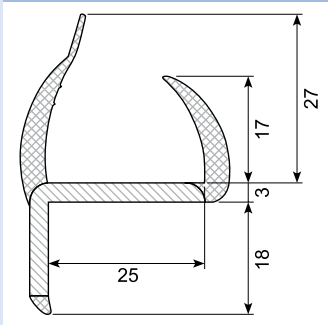

50.083033

Material: PVC co-ex profile 19 mm
Black lips / light grey
Length: 5 m
With 4 soft lips

50.083040GS

Material: PVC co-ex profile 21 mm
Black / grey
Length: 6 m
With 4 soft lips

50.083040

Material: PVC co-ex profile 21 mm
Black / white
Length: 5 m
With 4 soft lips
Min. order: 200 pcs.

50.083040G

Material: PVC co-ex profile 21 mm
Grey / grey
Length: 5 m
With 4 soft lips

50.083033X

Material: PVC co-ex profile 20 mm
Black lips / light grey
Length: 5 m
With 4 soft lips

50.083040GG *

Material: PVC co-ex profile 20,8 mm. Grey / grey (other colors possible)
Length: 6 m
With 4 soft lips

50.083045X *

Material: PVC co-ex profile 25 mm (different colors possible)
Length: 5 m
With 3 soft lips
Min. order: 250 m (China)

54.710720 *

Material: PVC co-ex profile 25 mm
Hardness: Hard/soft
Length: 3 m
With 4 soft lips
Min. order: 25 pcs.

50.083045G *

Material: PVC co-ex profile 25 mm
Different colors possible
Length: 6 m
With 4 soft lips
Min. order: 500 m

50.083046

Material: Co-ex profile 27 mm
Light grey / light grey
Length: 5 m
With 2 soft lips