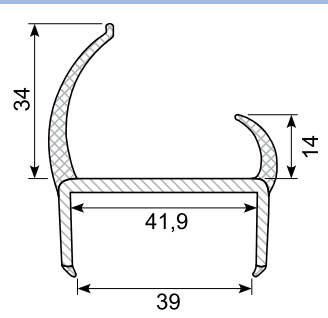

Co-ekstruderede plastprofiler / Co-extruded plastic profiles

50.083050G

Material: PVC co-ex profile 30 mm
Black / light grey
Length: 5 m
With 2 soft lips

50.083052G *

Material: PVC co-ex profile 35 mm
Grey / grey
(other colors possible)
Length: 3 m
With 4 soft lips
Min. order: 300 m

50.083055G

Material: PVC co-ex profile 35 mm
Light grey / grey lips
Length: 5 m
With 4 soft lips

50.083059 *

Material: PVC co-ex profile 40 mm
White / black lips
Length: 5 m
With 2 soft lips
Min. order: 250 m

50.083060 *

Material: PVC co-ex profile 40 mm
White / black lips
(other colors pos.)
Length: 5 m
With 4 soft lips
Min. order: 500 m

50.083060G

Material: PVC co-ex profile 40 mm
Light grey / grey lips
Length: 5 m
With 2 soft lips

50.083061 *

Material: PVC co-ex profile 42 mm
White / black lips
Length: 5 m
With 4 soft lips
Min. order: 250 m (China)

50.083065 *

Material: PVC co-ex profile 45 mm
Grey / grey
(other colors possible)
Length: 5 m
With 3 soft lips
Min. order: 250 m