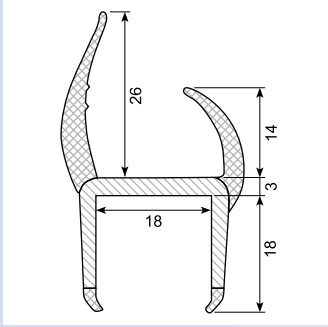

Co-ekstruderede plastprofiler / Co-extruded plastic profiles

50.083013 *

Material: PVC co-ex profile 13 mm
Black / white
Length: 5 m
With 4 soft lips
Min. order: 200 pcs

50.083015GG / 50.083015GGX

Material: PVC co-ex profile 15 mm
Light grey / grey lips
Length: 5 m
With 4 soft lips
50.083015GGX: 4 m light/light

50.083030

Material: PVC co-ex profile 18 mm
Black / white
Length: 5 m
With 4 soft lips

50.083032GG *

Material: PVC co-ex profile 18,4 mm. Grey / grey (other colors possible)
Length: 6 m
With 4 soft lips
Min. order: 500 m

50.083033

Material: PVC co-ex profile 19 mm
Black lips / light grey
Length: 5 m
With 4 soft lips

50.083040GS

Material: PVC co-ex profile 21 mm
Black / grey
Length: 6 m
With 4 soft lips

50.083040

Material: PVC co-ex profile 21 mm
Black / white
Length: 5 m
With 4 soft lips
Min. order: 200 pcs.

50.083040G

Material: PVC co-ex profile 21 mm
Grey / grey
Length: 5 m
With 4 soft lips

50.083033X

Material: PVC co-ex profile 20 mm
Black lips / light grey
Length: 5 m
With 4 soft lips

50.083040GG *

Material: PVC co-ex profile 20,8 mm. Grey / grey (other colors possible)
Length: 6 m
With 4 soft lips