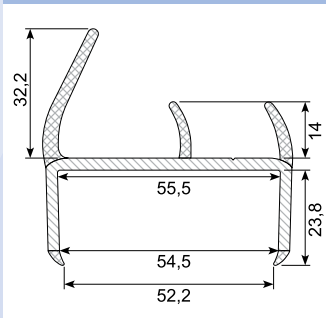

50.083061 *

Material: PVC co-ex profile 42 mm
White / black lips
Length: 5 m
With 4 soft lips
Min. order: 250 m (China)

50.083065 *

Material: PVC co-ex profile 45 mm
Grey / grey
(other colors possible)
Length: 5 m
With 3 soft lips
Min. order: 250 m

50.083065G

Material: Co-ex profile
Length: 5 m

50.083070G

Material: PVC co-ex profile 55 mm
Light grey / grey lips
Length: 5 m
With 4 soft lips

50.083070B *

Material: PVC co-ex profile 55 mm
White / black lips
Length: 5 m
Min. order: 500 m
With 4 soft lips

54.710770 *

Material: Grey PVC co-ex profile 30 mm
Length: 3 m
Min. order: 50 m
With 4 soft lips

50.083081 *

Material: PVC black co-ex profile 65 mm
With 5 soft lips
Min. order: 250 m

50.083080GG *

Material: PVC co-ex profile 65 mm
Light grey / light grey lips
Length: 5 m
With 3 soft lips
Min. order: 250 m (China)

50.083080G

Material: PVC co-ex profile 65 mm
Grey / grey lips
Length: 5 m
With 2 soft lips

50.083088 *

Material: PVC co-ex profile 81 mm
Black
With 5 soft lips
Min. order: 250 m

Co-ekstruderede plastprofiler / Co-extruded plastic profiles