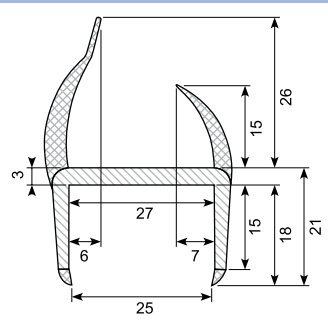

50.083040G

Material: PVC co-ex profile 21 mm
Grey / grey
Length: 5 m
With 4 soft lips

50.083033X

Material: PVC co-ex profile 20 mm
Black lips / light grey
Length: 5 m
With 4 soft lips

50.083040GG *

Material: PVC co-ex profile 20,8 mm. Grey / grey (other colors possible)
Length: 6 m
With 4 soft lips

50.083045X *

Material: PVC co-ex profile 25 mm (different colors possible)
Length: 5 m
With 3 soft lips
Min. order: 250 m (China)

54.710720 *

Material: PVC co-ex profile 25 mm
Hardness: Hard/soft
Length: 3 m
With 4 soft lips
Min. order: 25 pcs.

50.083045G *

Material: PVC co-ex profile 25 mm
Different colors possible
Length: 6 m
With 4 soft lips
Min. order: 500 m

50.083046

Material: Co-ex profile 27 mm
Light grey / light grey
Length: 5 m
With 2 soft lips

50.083050GG *

Material: PVC co-ex profile 30 mm
Grey / grey (other colors possible)
Length: 5 m
With 2 soft lips
Min. order: 500 m

50.083050

Material: PVC co-ex profile 30 mm
Black / white
Length: 5 m
With 2 soft lips