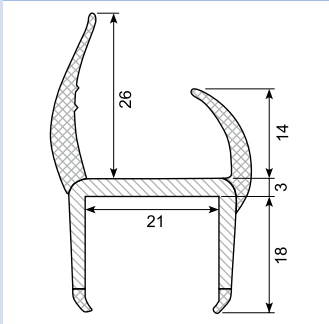

Co-ekstruderede plastprofiler / Co-extruded plastic profiles

50.083013 *

Material: PVC co-ex profile 13 mm
Black / white
Length: 5 m
With 4 soft lips
Min. order: 200 pcs

50.083015GG / 50.083015GGX

Material: PVC co-ex profile 15 mm
Light grey / grey lips
Length: 5 m
With 4 soft lips
50.083015GGX: 4 m light/light

50.083030

Material: PVC co-ex profile 18 mm
Black / white
Length: 5 m
With 4 soft lips

50.083032GG *

Material: PVC co-ex profile 18,4 mm. Grey / grey (other colors possible)
Length: 6 m
With 4 soft lips
Min. order: 500 m

50.083033

Material: PVC co-ex profile 19 mm
Black lips / light grey
Length: 5 m
With 4 soft lips

50.083040GS

Material: PVC co-ex profile 21 mm
Black / grey
Length: 6 m
With 4 soft lips

50.083040

Material: PVC co-ex profile 21 mm
Black / white
Length: 5 m
With 4 soft lips
Min. order: 200 pcs.

50.083040G

Material: PVC co-ex profile 21 mm
Grey / grey
Length: 5 m
With 4 soft lips

50.083033X

Material: PVC co-ex profile 20 mm
Black lips / light grey
Length: 5 m
With 4 soft lips

50.083040GG *

Material: PVC co-ex profile 20,8 mm. Grey / grey (other colors possible)
Length: 6 m
With 4 soft lips