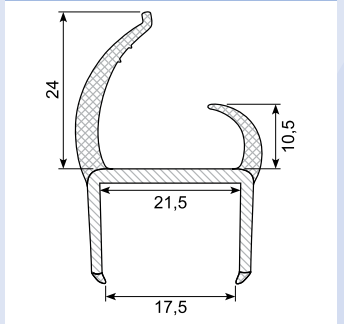

50.083030

Material: PVC co-ex profile 18 mm
Black / white
Length: 5 m
With 4 soft lips

50.083032GG *

Material: PVC co-ex profile 18,4 mm. Grey / grey (other colors possible)
Length: 6 m
With 4 soft lips
Min. order: 500 m

50.083033

Material: PVC co-ex profile 19 mm
Black lips / light grey
Length: 5 m
With 4 soft lips

50.083040GS

Material: PVC co-ex profile 21 mm
Black / grey
Length: 6 m
With 4 soft lips

50.083040

Material: PVC co-ex profile 21 mm
Black / white
Length: 5 m
With 4 soft lips
Min. order: 200 pcs.

50.083040G

Material: PVC co-ex profile 21 mm
Grey / grey
Length: 5 m
With 4 soft lips

50.083033X

Material: PVC co-ex profile 20 mm
Black lips / light grey
Length: 5 m
With 4 soft lips

50.083040GG *

Material: PVC co-ex profile 20,8 mm. Grey / grey (other colors possible)
Length: 6 m
With 4 soft lips

50.083045X *

Material: PVC co-ex profile 25 mm (different colors possible)
Length: 5 m
With 3 soft lips
Min. order: 250 m (China)

54.710720 *

Material: PVC co-ex profile 25 mm
Hardness: Hard/soft
Length: 3 m
With 4 soft lips
Min. order: 25 pcs.