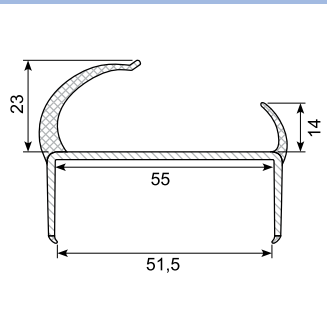

50.083061 *

Material: PVC co-ex profile 42 mm
White / black lips
Length: 5 m
With 4 soft lips
Min. order: 250 m (China)

50.083065 *

Material: PVC co-ex profile 45 mm
Grey / grey
(other colors possible)
Length: 5 m
With 3 soft lips
Min. order: 250 m

50.083065G

Material: Co-ex profile
Length: 5 m

50.083070G

Material: PVC co-ex profile 55 mm
Light grey / grey lips
Length: 5 m
With 4 soft lips

50.083070B *

Material: PVC co-ex profile 55 mm
White / black lips
Length: 5 m
Min. order: 500 m
With 4 soft lips