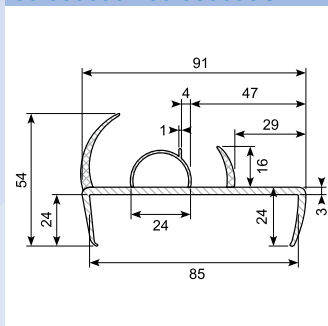

50.083080G

Material: PVC co-ex profile 65 mm
Grey / grey lips
Length: 5 m
With 2 soft lips

50.083088 *

Material: PVC co-ex profile 81 mm
Black
With 5 soft lips
Min. order: 250 m

Co-ekstruderede plastprofiler / Co-extruded plastic profiles

50.083089 *

Material: PVC co-ex profile 81 mm
Black
With 5 soft lips
Min. order: 250 m

50.083090

Material: PVC co-ex profile 83 mm
Light grey / light grey
Length: 5 m
With 4 soft lips

50.083095B *

Material: PVC co-ex profile 84 mm
White / black lips.
Length: 5 m
Min. order: 500 m
With 4 soft lips

50.083095 / 50.083095G *

Material: PVC co-ex profile 85 mm
White / black lips.
Length: 5 m
With 4 soft lips
50.083095G: Min order: 250 m.

54.710780 *

Material: PVC co-ex profile 85 mm
Black / grey
Hardness: Hard / soft
Length: 3 m
With 4 soft lips
Min. order: 50 pcs.