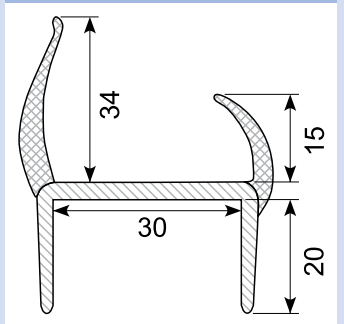

50.083045X *

Material: PVC co-ex profile 25 mm (different colors possible)
Length: 5 m
With 3 soft lips
Min. order: 250 m (China)

54.710720 *

Material: PVC co-ex profile 25 mm
Hardness: Hard/soft
Length: 3 m
With 4 soft lips
Min. order: 25 pcs.

50.083045G *

Material: PVC co-ex profile 25 mm
Different colors possible
Length: 6 m
With 4 soft lips
Min. order: 500 m

50.083046

Material: Co-ex profile 27 mm
Light grey / light grey
Length: 5 m
With 2 soft lips

50.083050GG *

Material: PVC co-ex profile 30 mm
Grey / grey (other colors possible)
Length: 5 m
With 2 soft lips
Min. order: 500 m

50.083050

Material: PVC co-ex profile 30 mm
Black / white
Length: 5 m
With 2 soft lips

Co-ekstruderede plastprofiler / Co-extruded plastic profiles

50.083050G

Material: PVC co-ex profile 30 mm
Black / light grey
Length: 5 m
With 2 soft lips

50.083052G *

Material: PVC co-ex profile 35 mm
Grey / grey
(other colors possible)
Length: 3 m
With 4 soft lips
Min. order: 300 m