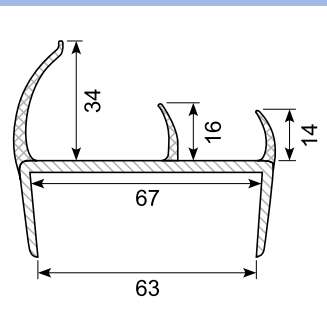

50.083065G

Material: Co-ex profile
Length: 5 m

50.083070G

Material: PVC co-ex profile 55 mm
Light grey / grey lips
Length: 5 m
With 4 soft lips

50.083070B *

Material: PVC co-ex profile 55 mm
White / black lips
Length: 5 m
Min. order: 500 m
With 4 soft lips

54.710770 *

Material: Grey PVC co-ex profile 30 mm
Length: 3 m
Min. order: 50 m
With 4 soft lips

50.083081 *

Material: PVC black co-ex profile 65 mm
With 5 soft lips
Min. order: 250 m

50.083080GG *

Material: PVC co-ex profile 65 mm
Light grey / light grey lips
Length: 5 m
With 3 soft lips
Min. order: 250 m (China)

50.083080G

Material: PVC co-ex profile 65 mm
Grey / grey lips
Length: 5 m
With 2 soft lips

50.083088 *

Material: PVC co-ex profile 81 mm
Black
With 5 soft lips
Min. order: 250 m

Co-ekstruderede plastprofiler / Co-extruded plastic profiles