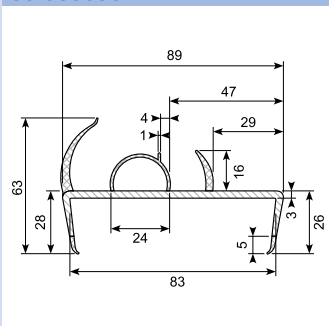

54.710770 *

Material: Grey PVC co-ex profile 30 mm
Length: 3 m
Min. order: 50 m
With 4 soft lips

50.083081 *

Material: PVC black co-ex profile 65 mm
With 5 soft lips
Min. order: 250 m

50.083080GG *

Material: PVC co-ex profile 65 mm
Light grey / light grey lips
Length: 5 m
With 3 soft lips
Min. order: 250 m (China)

50.083080G

Material: PVC co-ex profile 65 mm
Grey / grey lips
Length: 5 m
With 2 soft lips

50.083088 *

Material: PVC co-ex profile 81 mm
Black
With 5 soft lips
Min. order: 250 m

Co-ekstruderede plastprofiler / Co-extruded plastic profiles

50.083089 *

Material: PVC co-ex profile 81 mm
Black
With 5 soft lips
Min. order: 250 m

50.083090

Material: PVC co-ex profile 83 mm
Light grey / light grey
Length: 5 m
With 4 soft lips

50.083095B *

Material: PVC co-ex profile 84 mm
White / black lips.
Length: 5 m
Min. order: 500 m
With 4 soft lips

50.083095 / 50.083095G *

Material: PVC co-ex profile 85 mm
White / black lips.
Length: 5 m
With 4 soft lips
50.083095G: Min order: 250 m.

54.710780 *

Material: PVC co-ex profile 85 mm
Black / grey
Hardness: Hard / soft
Length: 3 m
With 4 soft lips
Min. order: 50 pcs.