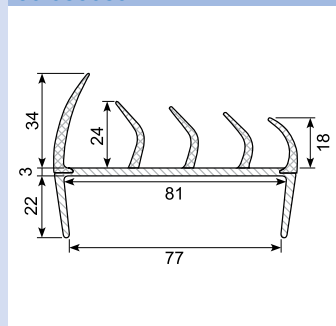

54.710770 *

Material: Grey PVC co-ex profile 30 mm
Length: 3 m
Min. order: 50 m
With 4 soft lips

50.083081 *

Material: PVC black co-ex profile 65 mm
With 5 soft lips
Min. order: 250 m

50.083080GG *

Material: PVC co-ex profile 65 mm
Light grey / light grey lips
Length: 5 m
With 3 soft lips
Min. order: 250 m (China)

50.083080G

Material: PVC co-ex profile 65 mm
Grey / grey lips
Length: 5 m
With 2 soft lips

50.083088 *

Material: PVC co-ex profile 81 mm
Black
With 5 soft lips
Min. order: 250 m

Co-ekstruderede plastprofiler / Co-extruded plastic profiles

50.083089 *

Material: PVC co-ex profile 81 mm
Black
With 5 soft lips
Min. order: 250 m

50.083090

Material: PVC co-ex profile 83 mm
Light grey / light grey
Length: 5 m
With 4 soft lips

50.083095B *

Material: PVC co-ex profile 84 mm
White / black lips.
Length: 5 m
Min. order: 500 m
With 4 soft lips

50.083095 / 50.083095G *

Material: PVC co-ex profile 85 mm
White / black lips.
Length: 5 m
With 4 soft lips
50.083095G: Min order: 250 m.

54.710780 *

Material: PVC co-ex profile 85 mm
Black / grey
Hardness: Hard / soft
Length: 3 m
With 4 soft lips
Min. order: 50 pcs.