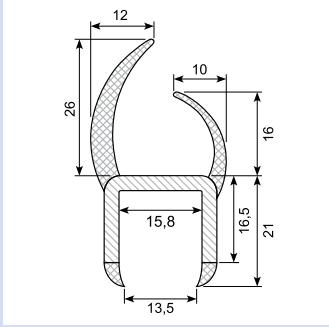

Co-ekstruderede plastprofiler / Co-extruded plastic profiles

50.083013 *

Material: PVC co-ex profile 13 mm
Black / white
Length: 5 m
With 4 soft lips
Min. order: 200 pcs

50.083015GG / 50.083015GGX

Material: PVC co-ex profile 15 mm
Light grey / grey lips
Length: 5 m
With 4 soft lips
50.083015GGX: 4 m light/light

50.083030

Material: PVC co-ex profile 18 mm
Black / white
Length: 5 m
With 4 soft lips

50.083032GG *

Material: PVC co-ex profile 18,4 mm. Grey / grey (other colors possible)
Length: 6 m
With 4 soft lips
Min. order: 500 m

50.083033

Material: PVC co-ex profile 19 mm
Black lips / light grey
Length: 5 m
With 4 soft lips

50.083040GS

Material: PVC co-ex profile 21 mm
Black / grey
Length: 6 m
With 4 soft lips

50.083040

Material: PVC co-ex profile 21 mm
Black / white
Length: 5 m
With 4 soft lips
Min. order: 200 pcs.

50.083040G

Material: PVC co-ex profile 21 mm
Grey / grey
Length: 5 m
With 4 soft lips

50.083033X

Material: PVC co-ex profile 20 mm
Black lips / light grey
Length: 5 m
With 4 soft lips

50.083040GG *

Material: PVC co-ex profile 20,8 mm. Grey / grey (other colors possible)
Length: 6 m
With 4 soft lips