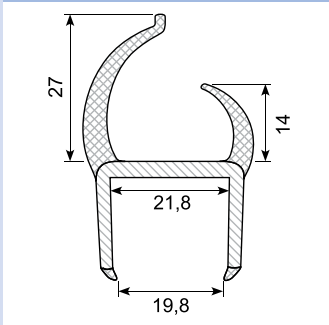

50.083030

Material: PVC co-ex profile 18 mm
Black / white
Length: 5 m
With 4 soft lips

50.083032GG *

Material: PVC co-ex profile 18,4 mm. Grey / grey (other colors possible)
Length: 6 m
With 4 soft lips
Min. order: 500 m

50.083033

Material: PVC co-ex profile 19 mm
Black lips / light grey
Length: 5 m
With 4 soft lips

50.083040GS

Material: PVC co-ex profile 21 mm
Black / grey
Length: 6 m
With 4 soft lips

50.083040

Material: PVC co-ex profile 21 mm
Black / white
Length: 5 m
With 4 soft lips
Min. order: 200 pcs.

50.083040G

Material: PVC co-ex profile 21 mm
Grey / grey
Length: 5 m
With 4 soft lips

50.083033X

Material: PVC co-ex profile 20 mm
Black lips / light grey
Length: 5 m
With 4 soft lips

50.083040GG *

Material: PVC co-ex profile 20,8 mm. Grey / grey (other colors possible)
Length: 6 m
With 4 soft lips

50.083045X *

Material: PVC co-ex profile 25 mm (different colors possible)
Length: 5 m
With 3 soft lips
Min. order: 250 m (China)

54.710720 *

Material: PVC co-ex profile 25 mm
Hardness: Hard/soft
Length: 3 m
With 4 soft lips
Min. order: 25 pcs.