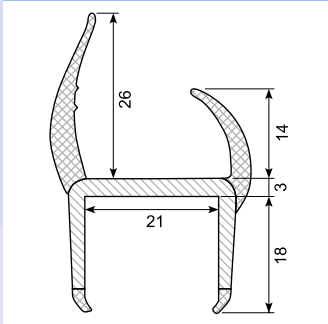

Co-ekstruderede plastprofiler / Co-extruded plastic profiles

50.083013 *

Material: PVC co-ex profile 13 mm
Black / white
Length: 5 m
With 4 soft lips
Min. order: 200 pcs

50.083015GG / 50.083015GGX

Material: PVC co-ex profile 15 mm
Light grey / grey lips
Length: 5 m
With 4 soft lips
50.083015GGX: 4 m light/light

50.083030

Material: PVC co-ex profile 18 mm
Black / white
Length: 5 m
With 4 soft lips

50.083032GG *

Material: PVC co-ex profile 18,4 mm. Grey / grey (other colors possible)
Length: 6 m
With 4 soft lips
Min. order: 500 m

50.083033

Material: PVC co-ex profile 19 mm
Black lips / light grey
Length: 5 m
With 4 soft lips

50.083040GS

Material: PVC co-ex profile 21 mm
Black / grey
Length: 6 m
With 4 soft lips

50.083040

Material: PVC co-ex profile 21 mm
Black / white
Length: 5 m
With 4 soft lips
Min. order: 200 pcs.

50.083040G

Material: PVC co-ex profile 21 mm
Grey / grey
Length: 5 m
With 4 soft lips

50.083033X

Material: PVC co-ex profile 20 mm
Black lips / light grey
Length: 5 m
With 4 soft lips

50.083040GG *

Material: PVC co-ex profile 20,8 mm. Grey / grey (other colors possible)
Length: 6 m
With 4 soft lips