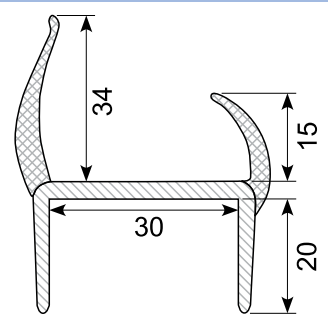

50.083045G *

Material: PVC co-ex profile 25 mm
Different colors possible
Length: 6 m
With 4 soft lips
Min. order: 500 m

50.083046

Material: Co-ex profile 27 mm
Light grey / light grey
Length: 5 m
With 2 soft lips

50.083050GG *

Material: PVC co-ex profile 30 mm
Grey / grey (other colors possible)
Length: 5 m
With 2 soft lips
Min. order: 500 m

50.083050

Material: PVC co-ex profile 30 mm
Black / white
Length: 5 m
With 2 soft lips

Co-ekstruderede plastprofiler / Co-extruded plastic profiles

50.083050G

Material: PVC co-ex profile 30 mm
Black / light grey
Length: 5 m
With 2 soft lips

50.083052G *

Material: PVC co-ex profile 35 mm
Grey / grey
(other colors possible)
Length: 3 m
With 4 soft lips
Min. order: 300 m