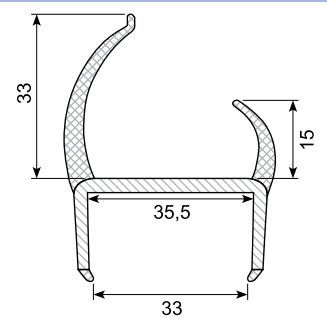

50.083045G *

Material: PVC co-ex profile 25 mm
Different colors possible
Length: 6 m
With 4 soft lips
Min. order: 500 m

50.083046

Material: Co-ex profile 27 mm
Light grey / light grey
Length: 5 m
With 2 soft lips

50.083050GG *

Material: PVC co-ex profile 30 mm
Grey / grey (other colors possible)
Length: 5 m
With 2 soft lips
Min. order: 500 m

50.083050

Material: PVC co-ex profile 30 mm
Black / white
Length: 5 m
With 2 soft lips

Co-ekstruderede plastprofiler / Co-extruded plastic profiles

50.083050G

Material: PVC co-ex profile 30 mm
Black / light grey
Length: 5 m
With 2 soft lips

50.083052G *

Material: PVC co-ex profile 35 mm
Grey / grey
(other colors possible)
Length: 3 m
With 4 soft lips
Min. order: 300 m

50.083055G

Material: PVC co-ex profile 35 mm
Light grey / grey lips
Length: 5 m
With 4 soft lips

50.083059 *

Material: PVC co-ex profile 40 mm
White / black lips
Length: 5 m
With 2 soft lips
Min. order: 250 m