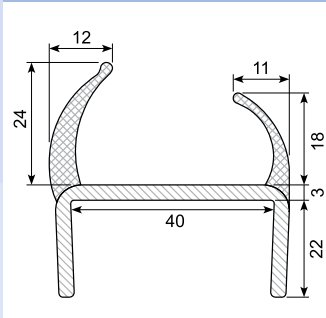

50.083050GG *

Material: PVC co-ex profile 30 mm
Grey / grey (other colors possible)
Length: 5 m
With 2 soft lips
Min. order: 500 m

50.083050

Material: PVC co-ex profile 30 mm
Black / white
Length: 5 m
With 2 soft lips

Co-ekstruderede plastprofiler / Co-extruded plastic profiles

50.083050G

Material: PVC co-ex profile 30 mm
Black / light grey
Length: 5 m
With 2 soft lips

50.083052G *

Material: PVC co-ex profile 35 mm
Grey / grey
(other colors possible)
Length: 3 m
With 4 soft lips
Min. order: 300 m

50.083055G

Material: PVC co-ex profile 35 mm
Light grey / grey lips
Length: 5 m
With 4 soft lips

50.083059 *

Material: PVC co-ex profile 40 mm
White / black lips
Length: 5 m
With 2 soft lips
Min. order: 250 m