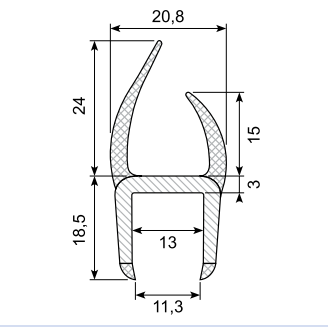

Co-ekstruderede plastprofiler / Co-extruded plastic profiles

50.083013 *

Material: PVC co-ex profile 13 mm
Black / white
Length: 5 m
With 4 soft lips
Min. order: 200 pcs

50.083015GG / 50.083015GGX

Material: PVC co-ex profile 15 mm
Light grey / grey lips
Length: 5 m
With 4 soft lips
50.083015GGX: 4 m light/light

50.083030

Material: PVC co-ex profile 18 mm
Black / white
Length: 5 m
With 4 soft lips

50.083032GG *

Material: PVC co-ex profile 18,4 mm. Grey / grey (other colors possible)
Length: 6 m
With 4 soft lips
Min. order: 500 m

50.083033

Material: PVC co-ex profile 19 mm
Black lips / light grey
Length: 5 m
With 4 soft lips

50.083040GS

Material: PVC co-ex profile 21 mm
Black / grey
Length: 6 m
With 4 soft lips

50.083040

Material: PVC co-ex profile 21 mm
Black / white
Length: 5 m
With 4 soft lips
Min. order: 200 pcs.

50.083040G

Material: PVC co-ex profile 21 mm
Grey / grey
Length: 5 m
With 4 soft lips

50.083033X

Material: PVC co-ex profile 20 mm
Black lips / light grey
Length: 5 m
With 4 soft lips

50.083040GG *

Material: PVC co-ex profile 20,8 mm. Grey / grey (other colors possible)
Length: 6 m
With 4 soft lips