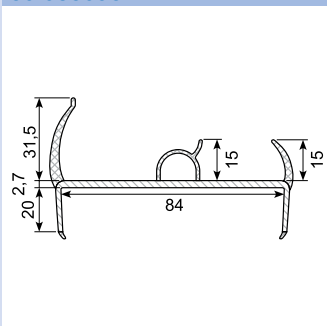

50.083065G

Material: Co-ex profile
Length: 5 m

50.083070G

Material: PVC co-ex profile 55 mm
Light grey / grey lips
Length: 5 m
With 4 soft lips

50.083070B *

Material: PVC co-ex profile 55 mm
White / black lips
Length: 5 m
Min. order: 500 m
With 4 soft lips

50.083080G

Material: PVC co-ex profile 65 mm
Grey / grey lips
Length: 5 m
With 2 soft lips

50.083088 *

Material: PVC co-ex profile 81 mm
Black
With 5 soft lips
Min. order: 250 m

Co-ekstruderede plastprofiler / Co-extruded plastic profiles

50.083089 *

Material: PVC co-ex profile 81 mm
Black
With 5 soft lips
Min. order: 250 m

50.083090

Material: PVC co-ex profile 83 mm
Light grey / light grey
Length: 5 m
With 4 soft lips

50.083095B *

Material: PVC co-ex profile 84 mm
White / black lips.
Length: 5 m
Min. order: 500 m
With 4 soft lips

50.083095 / 50.083095G *

Material: PVC co-ex profile 85 mm
White / black lips.
Length: 5 m
With 4 soft lips
50.083095G: Min order: 250 m.

54.710780 *

Material: PVC co-ex profile 85 mm
Black / grey
Hardness: Hard / soft
Length: 3 m
With 4 soft lips
Min. order: 50 pcs.