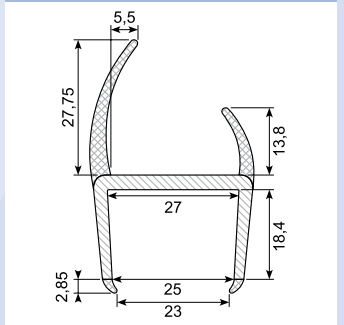

50.083033

Material: PVC co-ex profile 19 mm
Black lips / light grey
Length: 5 m
With 4 soft lips

50.083040GS

Material: PVC co-ex profile 21 mm
Black / grey
Length: 6 m
With 4 soft lips

50.083040

Material: PVC co-ex profile 21 mm
Black / white
Length: 5 m
With 4 soft lips
Min. order: 200 pcs.

50.083040G

Material: PVC co-ex profile 21 mm
Grey / grey
Length: 5 m
With 4 soft lips

50.083033X

Material: PVC co-ex profile 20 mm
Black lips / light grey
Length: 5 m
With 4 soft lips

50.083040GG *

Material: PVC co-ex profile 20,8 mm. Grey / grey (other colors possible)
Length: 6 m
With 4 soft lips

50.083045X *

Material: PVC co-ex profile 25 mm (different colors possible)
Length: 5 m
With 3 soft lips
Min. order: 250 m (China)

54.710720 *

Material: PVC co-ex profile 25 mm
Hardness: Hard/soft
Length: 3 m
With 4 soft lips
Min. order: 25 pcs.

50.083045G *

Material: PVC co-ex profile 25 mm
Different colors possible
Length: 6 m
With 4 soft lips
Min. order: 500 m

50.083046

Material: Co-ex profile 27 mm
Light grey / light grey
Length: 5 m
With 2 soft lips