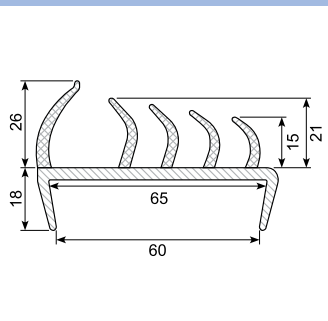

50.083061 *

Material: PVC co-ex profile 42 mm
White / black lips
Length: 5 m
With 4 soft lips
Min. order: 250 m (China)

50.083065 *

Material: PVC co-ex profile 45 mm
Grey / grey
(other colors possible)
Length: 5 m
With 3 soft lips
Min. order: 250 m

50.083065G

Material: Co-ex profile
Length: 5 m

50.083070G

Material: PVC co-ex profile 55 mm
Light grey / grey lips
Length: 5 m
With 4 soft lips

50.083070B *

Material: PVC co-ex profile 55 mm
White / black lips
Length: 5 m
Min. order: 500 m
With 4 soft lips

54.710770 *

Material: Grey PVC co-ex profile 30 mm
Length: 3 m
Min. order: 50 m
With 4 soft lips

50.083081 *

Material: PVC black co-ex profile 65 mm
With 5 soft lips
Min. order: 250 m

50.083080GG *

Material: PVC co-ex profile 65 mm
Light grey / light grey lips
Length: 5 m
With 3 soft lips
Min. order: 250 m (China)