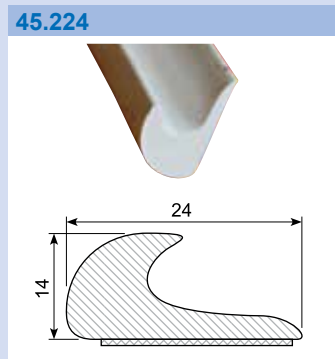

Material: PVC gutter with adhesive
Length: 2 m

Material: PVC white gutter with adhesive
Length: 25 m

Material: PVC chrome with adhesive
Length: 5 m

Material: PVC chrome with adhesive
Length: 5 m

Material: PVC chrome with adhesive
Length: 5 m

Material: PVC chrome with adhesive
Length: 5 m

Material: PVC chrome with adhesive
Length: 5 m

Material: PVC chrome with adhesive
Length: 5 m

Material: PVC chrome with adhesive
Length: 5 m

Material: PVC with adhesive
Length: 25 m

Material: PVC with adhesive
Length: 25 m

Material: PVC with adhesive
Length: 25 m
Hardness: SH 74 - 76
Density: 1,32

Material: PVC with adhesive
Length: 25 m
Min. order: 300 m

Material: PVC with adhesive
Length: 25 m

45.980A *

Material: PVC chrome with adhesive
 Length: 25 m
 Min. order: 500 m

45.980K *

Material: PVC with adhesive
 Length: 340 mm
 Min. order: 1.400 pcs.
 Example fix lengths

45.980S *

Length: 25 m
 Min. order: 500 m