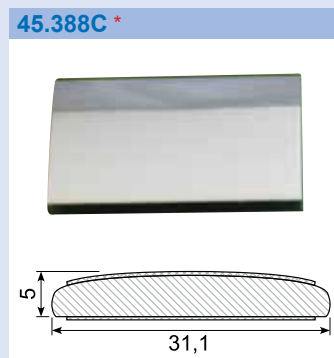

Material: PVC gutter with adhesive
Length: 2 m

Material: PVC white gutter with adhesive
Length: 25 m

Material: PVC chrome with adhesive
Length: 5 m

Material: PVC chrome with adhesive
Length: 5 m

Material: PVC chrome with adhesive
Length: 5 m

Material: PVC chrome with adhesive
Length: 5 m

Material: PVC chrome with adhesive
Length: 5 m

Material: PVC chrome with adhesive
Length: 5 m

Material: PVC chrome with adhesive
Length: 5 m

Material: PVC with adhesive
Length: 25 m

Material: PVC with adhesive
Length: 25 m

Material: PVC with adhesive
Length: 25 m
Hardness: SH 74 - 76
Density: 1,32

Material: PVC with adhesive
Length: 25 m
Min. order: 300 m

Material: PVC with adhesive
Length: 25 m

Material: PVC with adhesive
Length: 25 m

Material: PVC with adhesive
Length: 50 m

45.886 / 45.886G

Material: PVC black with adhesive
 Length: 25 m
 45.886G: Grey

45.894 *

Material: PVC with adhesive
 Length: 25 m
 Min. order: 300 m