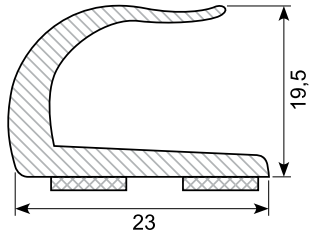

45.980A *

Material: PVC chrome with adhesive
 Length: 25 m
 Min. order: 500 m

45.980K *

Material: PVC with adhesive
 Length: 340 mm
 Min. order: 1.400 pcs.
 Example fix lengths

45.980S *

Length: 25 m
 Min. order: 500 m

45.102G

Length: 25 m

45.308C* / 45.308C-50 *

Material: PVC chrome
 Length: 5 m
 45.308C-50 (50 m)
 Min. order: 300 m

45.309C* / 45.309C-50 *

Material: PVC chrome
 Length: 5 m
 45.309C-50 (50 m)
 Min. order: 300 m

45.216C-50 *

Material: PVC chrome
 Length: 50 m
 Min. order: 300 m

45.123 *

Material: PVC gutter with adhesive
 Length: 25 m
 Min. order: 300 m

45.393 *

Material: PVC gutter with adhesive
 Length: 25 m
 Min. order: 300 m

45.394 *

Material: PVC gutter with adhesive
 Length: 25 m
 Min. order: 300 m

45.901 *

Material: PVC gutter with adhesive
 Length: 25 m
 Min. order: 300 m

45.2031024 *

PVC universal wheel arch panel with adhesive. Set of 4 pcs.
 Length: 1,5 m