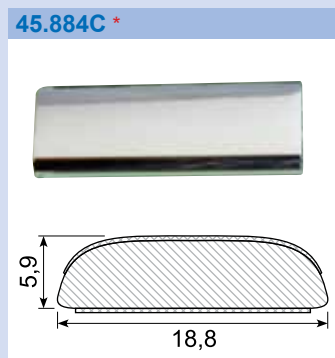

Material: PVC gutter with adhesive
Length: 2 m

Material: PVC white gutter with adhesive
Length: 25 m

Material: PVC chrome with adhesive
Length: 5 m

Material: PVC chrome with adhesive
Length: 5 m

Material: PVC chrome with adhesive
Length: 5 m

Material: PVC chrome with adhesive
Length: 5 m

Material: PVC chrome with adhesive
Length: 5 m

Material: PVC chrome with adhesive
Length: 5 m

Material: PVC chrome with adhesive
Length: 5 m

Material: PVC with adhesive
Length: 25 m

Material: PVC with adhesive
Length: 25 m

Material: PVC with adhesive
Length: 25 m
Hardness: SH 74 - 76
Density: 1,32

Material: PVC with adhesive
Length: 25 m
Min. order: 300 m

Material: PVC with adhesive
Length: 25 m

45.980A *

Material: PVC chrome with adhesive
 Length: 25 m
 Min. order: 500 m

45.980K *

Material: PVC with adhesive
 Length: 340 mm
 Min. order: 1.400 pcs.
 Example fix lengths

45.980S *

Length: 25 m
 Min. order: 500 m