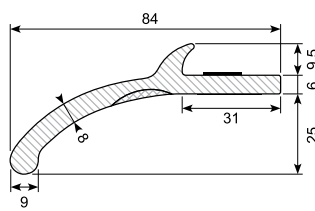

45.102G

Length: 25 m

45.308C* / 45.308C-50 *

Material: PVC chrome
 Length: 5 m
 45.308C-50 (50 m)
 Min. order: 300 m

45.309C* / 45.309C-50 *

Material: PVC chrome
 Length: 5 m
 45.309C-50 (50 m)
 Min. order: 300 m

45.216C-50 *

Material: PVC chrome
 Length: 50 m
 Min. order: 300 m

45.123 *

Material: PVC gutter with adhesive
 Length: 25 m
 Min. order: 300 m

45.393 *

Material: PVC gutter with adhesive
 Length: 25 m
 Min. order: 300 m

45.394 *

Material: PVC gutter with adhesive
 Length: 25 m
 Min. order: 300 m

45.901 *

Material: PVC gutter with adhesive
 Length: 25 m
 Min. order: 300 m

45.2031024 *

PVC universal wheel arch panel with adhesive. Set of 4 pcs.
 Length: 1,5 m

45.20511046 *

PVC universal wheel arch panel with adhesive. Coil.
 Color: Black
 Length: 6 m

45.20511091 *

PVC universal wheel arch panel with adhesive. Set of 2 pcs.
 Length: 1,5 m

45.2051445 *

PVC universal wheel arch panel with adhesive. Coil.
 Length: 12,5 m