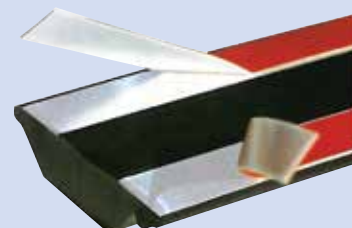

45.886 / 45.886G

Material: PVC black with adhesive
Length: 25 m
45.886G: Grey

45.894 *

Material: PVC with adhesive
Length: 25 m
Min. order: 300 m

45.980A *

Material: PVC chrome with adhesive
Length: 25 m
Min. order: 500 m

45.980K *

Material: PVC with adhesive
Length: 340 mm
Min. order: 1.400 pcs.
Example fix lengths

45.980S *

Length: 25 m
Min. order: 500 m

45.102G

Length: 25 m

45.308C* / 45.308C-50 *

Material: PVC chrome
Length: 5 m
45.308C-50 (50 m)
Min. order: 300 m

45.309C* / 45.309C-50 *

Material: PVC chrome
Length: 5 m
45.309C-50 (50 m)
Min. order: 300 m

45.216C-50 *

Material: PVC chrome
Length: 50 m
Min. order: 300 m