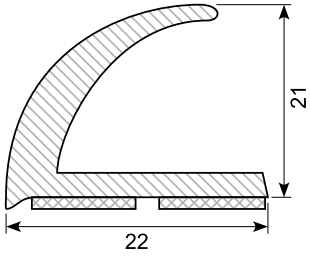

45.980A *

Material: PVC chrome with adhesive
 Length: 25 m
 Min. order: 500 m

45.980K *

Material: PVC with adhesive
 Length: 340 mm
 Min. order: 1.400 pcs.
 Example fix lengths

45.980S *

Length: 25 m
 Min. order: 500 m

45.102G

Length: 25 m

45.308C* / 45.308C-50 *

Material: PVC chrome
 Length: 5 m
 45.308C-50 (50 m)
 Min. order: 300 m

45.309C* / 45.309C-50 *

Material: PVC chrome
 Length: 5 m
 45.309C-50 (50 m)
 Min. order: 300 m

45.216C-50 *

Material: PVC chrome
 Length: 50 m
 Min. order: 300 m

45.123 *

Material: PVC gutter with adhesive
 Length: 25 m
 Min. order: 300 m

45.393 *

Material: PVC gutter with adhesive
 Length: 25 m
 Min. order: 300 m

45.394 *

Material: PVC gutter with adhesive
 Length: 25 m
 Min. order: 300 m

45.901 *

Material: PVC gutter with adhesive
 Length: 25 m
 Min. order: 300 m

45.2031024 *

PVC universal wheel arch panel with adhesive. Set of 4 pcs.
 Length: 1,5 m