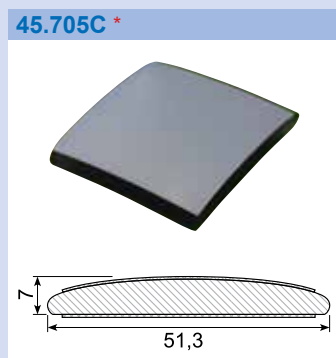

Material: PVC gutter with adhesive
Length: 2 m

Material: PVC white gutter with adhesive
Length: 25 m

Material: PVC chrome with adhesive
Length: 5 m

Material: PVC chrome with adhesive
Length: 5 m

Material: PVC chrome with adhesive
Length: 5 m

Material: PVC chrome with adhesive
Length: 5 m

Material: PVC chrome with adhesive
Length: 5 m

Material: PVC chrome with adhesive
Length: 5 m

Material: PVC chrome with adhesive
Length: 5 m

Material: PVC with adhesive
Length: 25 m

Material: PVC with adhesive
Length: 25 m

Material: PVC with adhesive
Length: 25 m
Hardness: SH 74 - 76
Density: 1,32

Material: PVC with adhesive
Length: 25 m
Min. order: 300 m

Material: PVC with adhesive
Length: 25 m

45.980A *

Material: PVC chrome with adhesive
 Length: 25 m
 Min. order: 500 m

45.980K *

Material: PVC with adhesive
 Length: 340 mm
 Min. order: 1.400 pcs.
 Example fix lengths

45.980S *

Length: 25 m
 Min. order: 500 m