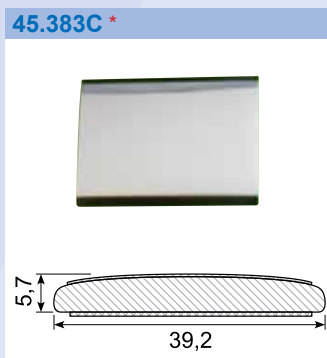

Material: PVC gutter with adhesive
Length: 2 m

Material: PVC white gutter with adhesive
Length: 25 m

Material: PVC chrome with adhesive
Length: 5 m

Material: PVC chrome with adhesive
Length: 5 m

Material: PVC chrome with adhesive
Length: 5 m

Material: PVC chrome with adhesive
Length: 5 m

Material: PVC chrome with adhesive
Length: 5 m

Material: PVC chrome with adhesive
Length: 5 m

Material: PVC chrome with adhesive
Length: 5 m

Material: PVC with adhesive
Length: 25 m

Material: PVC with adhesive
Length: 25 m

Material: PVC with adhesive
Length: 25 m
Hardness: SH 74 - 76
Density: 1,32

Material: PVC with adhesive
Length: 25 m
Min. order: 300 m

Material: PVC with adhesive
Length: 25 m

45.980A *

Material: PVC chrome with adhesive
 Length: 25 m
 Min. order: 500 m

45.980K *

Material: PVC with adhesive
 Length: 340 mm
 Min. order: 1.400 pcs.
 Example fix lengths

45.980S *

Length: 25 m
 Min. order: 500 m