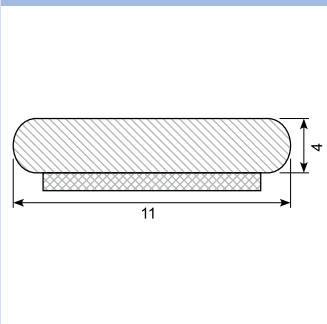

45.102G

Length: 25 m

45.308C* / 45.308C-50 *

Material: PVC chrome
 Length: 5 m
 45.308C-50 (50 m)
 Min. order: 300 m

45.309C* / 45.309C-50 *

Material: PVC chrome
 Length: 5 m
 45.309C-50 (50 m)
 Min. order: 300 m

45.216C-50 *

Material: PVC chrome
 Length: 50 m
 Min. order: 300 m

45.123 *

Material: PVC gutter with adhesive
 Length: 25 m
 Min. order: 300 m

45.393 *

Material: PVC gutter with adhesive
 Length: 25 m
 Min. order: 300 m

45.394 *

Material: PVC gutter with adhesive
 Length: 25 m
 Min. order: 300 m

45.901 *

Material: PVC gutter with adhesive
 Length: 25 m
 Min. order: 300 m

45.2031024 *

PVC universal wheel arch panel with adhesive. Set of 4 pcs.
 Length: 1,5 m