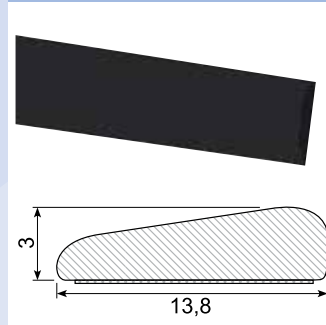

Material: PVC with adhesive
Length: 25 m

Material: PVC with adhesive
Length: 25 m
Hardness: SH 74 - 76
Density: 1,32

Material: PVC with adhesive
Length: 25 m
Min. order: 300 m

Material: PVC with adhesive
Length: 25 m

Material: PVC with adhesive
Length: 25 m

Material: PVC with adhesive
Length: 50 m

45.886 / 45.886G

Material: PVC black with adhesive
 Length: 25 m
 45.886G: Grey

45.894 *

Material: PVC with adhesive
 Length: 25 m
 Min. order: 300 m

45.980A *

Material: PVC chrome with adhesive
 Length: 25 m
 Min. order: 500 m

45.980K *

Material: PVC with adhesive
 Length: 340 mm
 Min. order: 1.400 pcs.
 Example fix lengths

45.980S *

Length: 25 m
 Min. order: 500 m