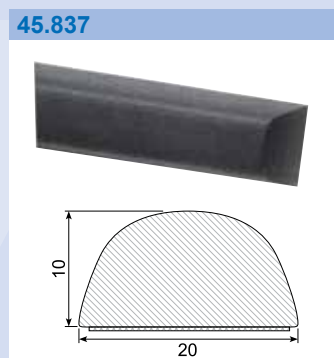

Material: PVC gutter with adhesive
Length: 2 m

Material: PVC white gutter with adhesive
Length: 25 m

Material: PVC chrome with adhesive
Length: 5 m

Material: PVC chrome with adhesive
Length: 5 m

Material: PVC chrome with adhesive
Length: 5 m

Material: PVC chrome with adhesive
Length: 5 m

Material: PVC chrome with adhesive
Length: 5 m

Material: PVC chrome with adhesive
Length: 5 m

Material: PVC chrome with adhesive
Length: 5 m

Material: PVC with adhesive
Length: 25 m

Material: PVC with adhesive
Length: 25 m

Material: PVC with adhesive
Length: 25 m
Hardness: SH 74 - 76
Density: 1,32

Material: PVC with adhesive
Length: 25 m
Min. order: 300 m

Material: PVC with adhesive
Length: 25 m

Material: PVC with adhesive
Length: 25 m

Material: PVC with adhesive
Length: 50 m

45.886 / 45.886G

Material: PVC black with adhesive
 Length: 25 m
 45.886G: Grey

45.894 *

Material: PVC with adhesive
 Length: 25 m
 Min. order: 300 m