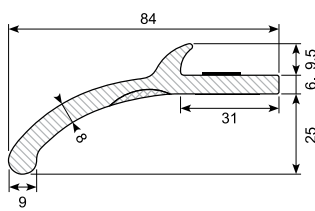

45.216C-50 *

Material: PVC chrome
 Length: 50 m
 Min. order: 300 m

45.123 *

Material: PVC gutter with adhesive
 Length: 25 m
 Min. order: 300 m

45.393 *

Material: PVC gutter with adhesive
 Length: 25 m
 Min. order: 300 m

45.394 *

Material: PVC gutter with adhesive
 Length: 25 m
 Min. order: 300 m

45.901 *

Material: PVC gutter with adhesive
 Length: 25 m
 Min. order: 300 m

45.2031024 *

PVC universal wheel arch panel with adhesive. Set of 4 pcs.
 Length: 1,5 m

45.20511046 *

PVC universal wheel arch panel with adhesive. Coil.
 Color: Black
 Length: 6 m

45.20511091 *

PVC universal wheel arch panel with adhesive. Set of 2 pcs.
 Length: 1,5 m

45.2051445 *

PVC universal wheel arch panel with adhesive. Coil.
 Length: 12,5 m