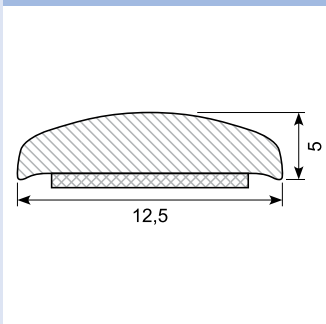

45.980A *

Material: PVC chrome with adhesive
 Length: 25 m
 Min. order: 500 m

45.980K *

Material: PVC with adhesive
 Length: 340 mm
 Min. order: 1.400 pcs.
 Example fix lengths

45.980S *

Length: 25 m
 Min. order: 500 m

45.102G

Length: 25 m

45.308C* / 45.308C-50 *

Material: PVC chrome
 Length: 5 m
 45.308C-50 (50 m)
 Min. order: 300 m

45.309C* / 45.309C-50 *

Material: PVC chrome
 Length: 5 m
 45.309C-50 (50 m)
 Min. order: 300 m

45.216C-50 *

Material: PVC chrome
 Length: 50 m
 Min. order: 300 m

45.123 *

Material: PVC gutter with adhesive
 Length: 25 m
 Min. order: 300 m

45.393 *

Material: PVC gutter with adhesive
 Length: 25 m
 Min. order: 300 m