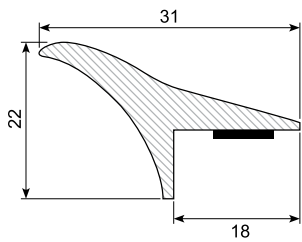

45.216C-50 *

Material: PVC chrome
 Length: 50 m
 Min. order: 300 m

45.123 *

Material: PVC gutter with adhesive
 Length: 25 m
 Min. order: 300 m

45.393 *

Material: PVC gutter with adhesive
 Length: 25 m
 Min. order: 300 m

45.394 *

Material: PVC gutter with adhesive
 Length: 25 m
 Min. order: 300 m

45.901 *

Material: PVC gutter with adhesive
 Length: 25 m
 Min. order: 300 m

45.2031024 *

PVC universal wheel arch panel with adhesive. Set of 4 pcs.
 Length: 1,5 m