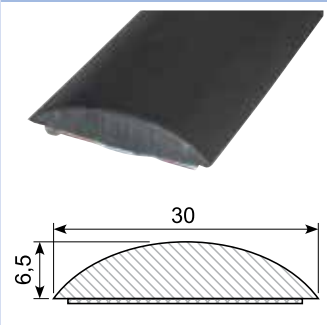

Material: PVC with adhesive
Length: 25 m

Material: PVC with adhesive
Length: 25 m
Hardness: SH 74 - 76
Density: 1,32

Material: PVC with adhesive
Length: 25 m
Min. order: 300 m

Material: PVC with adhesive
Length: 25 m

Material: PVC with adhesive
Length: 25 m

Material: PVC with adhesive
Length: 50 m

45.886 / 45.886G

Material: PVC black with adhesive
 Length: 25 m
 45.886G: Grey

45.894 *

Material: PVC with adhesive
 Length: 25 m
 Min. order: 300 m

45.980A *

Material: PVC chrome with adhesive
 Length: 25 m
 Min. order: 500 m

45.980K *

Material: PVC with adhesive
 Length: 340 mm
 Min. order: 1.400 pcs.
 Example fix lengths

45.980S *

Length: 25 m
 Min. order: 500 m