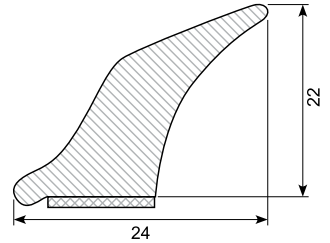

45.102G

Length: 25 m

45.308C* / 45.308C-50 *

Material: PVC chrome
 Length: 5 m
 45.308C-50 (50 m)
 Min. order: 300 m

45.309C* / 45.309C-50 *

Material: PVC chrome
 Length: 5 m
 45.309C-50 (50 m)
 Min. order: 300 m

45.216C-50 *

Material: PVC chrome
 Length: 50 m
 Min. order: 300 m

45.123 *

Material: PVC gutter with adhesive
 Length: 25 m
 Min. order: 300 m

45.393 *

Material: PVC gutter with adhesive
 Length: 25 m
 Min. order: 300 m

45.394 *

Material: PVC gutter with adhesive
 Length: 25 m
 Min. order: 300 m

45.901 *

Material: PVC gutter with adhesive
 Length: 25 m
 Min. order: 300 m

45.2031024 *

PVC universal wheel arch panel with adhesive. Set of 4 pcs.
 Length: 1,5 m