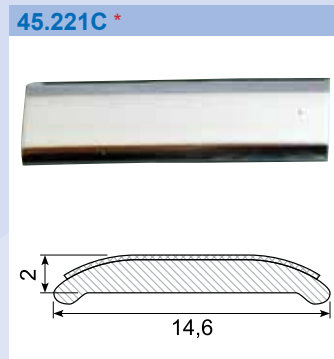

Material: PVC gutter with adhesive
Length: 2 m

Material: PVC white gutter with adhesive
Length: 25 m

Material: PVC chrome with adhesive
Length: 5 m

Material: PVC chrome with adhesive
Length: 5 m

Material: PVC chrome with adhesive
Length: 5 m

Material: PVC chrome with adhesive
Length: 5 m

Material: PVC chrome with adhesive
Length: 5 m

Material: PVC chrome with adhesive
Length: 5 m

Material: PVC chrome with adhesive
Length: 5 m

Material: PVC with adhesive
Length: 25 m

Material: PVC with adhesive
Length: 25 m

Material: PVC with adhesive
Length: 25 m
Hardness: SH 74 - 76
Density: 1,32

Material: PVC with adhesive
Length: 25 m
Min. order: 300 m

Material: PVC with adhesive
Length: 25 m

45.980A *

Material: PVC chrome with adhesive
 Length: 25 m
 Min. order: 500 m

45.980K *

Material: PVC with adhesive
 Length: 340 mm
 Min. order: 1.400 pcs.
 Example fix lengths

45.980S *

Length: 25 m
 Min. order: 500 m