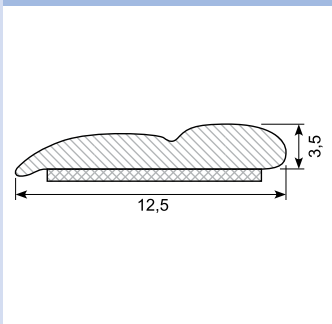

Material: PVC with adhesive
Length: 25 m

Material: PVC with adhesive
Length: 50 m

45.886 / 45.886G

Material: PVC black with adhesive
 Length: 25 m
 45.886G: Grey

45.894 *

Material: PVC with adhesive
 Length: 25 m
 Min. order: 300 m

45.980A *

Material: PVC chrome with adhesive
 Length: 25 m
 Min. order: 500 m

45.980K *

Material: PVC with adhesive
 Length: 340 mm
 Min. order: 1.400 pcs.
 Example fix lengths

45.980S *

Length: 25 m
 Min. order: 500 m

45.102G

Length: 25 m

45.308C* / 45.308C-50 *

Material: PVC chrome
 Length: 5 m
 45.308C-50 (50 m)
 Min. order: 300 m

45.309C* / 45.309C-50 *

Material: PVC chrome
 Length: 5 m
 45.309C-50 (50 m)
 Min. order: 300 m