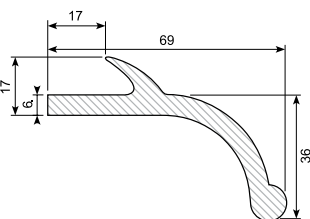

45.394 *

Material: PVC gutter with adhesive
 Length: 25 m
 Min. order: 300 m

45.901 *

Material: PVC gutter with adhesive
 Length: 25 m
 Min. order: 300 m

45.2031024 *

PVC universal wheel arch panel with adhesive. Set of 4 pcs.
 Length: 1,5 m

45.20511046 *

PVC universal wheel arch panel with adhesive. Coil.
 Color: Black
 Length: 6 m

45.20511091 *

PVC universal wheel arch panel with adhesive. Set of 2 pcs.
 Length: 1,5 m

45.2051445 *

PVC universal wheel arch panel with adhesive. Coil.
 Length: 12,5 m

45.235N1057 *

PVC universal wheel arch panel with adhesive. Coil.
 Color: Black
 Length: 6 m

45.235N429 *

PVC universal wheel arch panel with adhesive. Coil.
 Color: Black
 Length: 12,5 m

45.235NG1057 *

PVC universal wheel arch panel with adhesive. Coil.
 Color: Grey / black
 Length: 6 m

45.235NG429 *

PVC universal wheel arch panel with adhesive. Coil.
 Color: Grey / black
 Length: 12,5 m

31.4281

Material: EPDM black
 Hardness: SH 85
 Length: 2,6 m