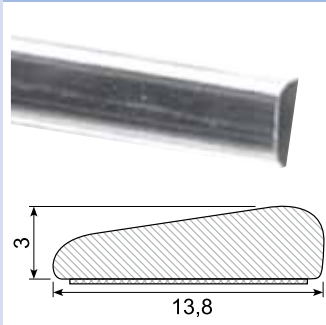

Material: PVC gutter with adhesive
Length: 2 m

Material: PVC white gutter with adhesive
Length: 25 m

Material: PVC chrome with adhesive
Length: 5 m

Material: PVC chrome with adhesive
Length: 5 m

Material: PVC chrome with adhesive
Length: 5 m

Material: PVC with adhesive
Length: 25 m

Material: PVC with adhesive
Length: 25 m
Hardness: SH 74 - 76
Density: 1,32

Material: PVC with adhesive
Length: 25 m
Min. order: 300 m

Material: PVC with adhesive
Length: 25 m

Material: PVC with adhesive
Length: 25 m

Material: PVC with adhesive
Length: 50 m

45.886 / 45.886G

Material: PVC black with adhesive
 Length: 25 m
 45.886G: Grey

45.894 *

Material: PVC with adhesive
 Length: 25 m
 Min. order: 300 m

45.980A *

Material: PVC chrome with adhesive
 Length: 25 m
 Min. order: 500 m

45.980K *

Material: PVC with adhesive
 Length: 340 mm
 Min. order: 1.400 pcs.
 Example fix lengths

45.980S *

Length: 25 m
 Min. order: 500 m