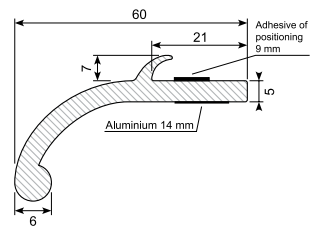

45.216C-50 *

Material: PVC chrome
 Length: 50 m
 Min. order: 300 m

45.123 *

Material: PVC gutter with adhesive
 Length: 25 m
 Min. order: 300 m

45.393 *

Material: PVC gutter with adhesive
 Length: 25 m
 Min. order: 300 m

45.394 *

Material: PVC gutter with adhesive
 Length: 25 m
 Min. order: 300 m

45.901 *

Material: PVC gutter with adhesive
 Length: 25 m
 Min. order: 300 m

45.2031024 *

PVC universal wheel arch panel with adhesive. Set of 4 pcs.
 Length: 1,5 m

45.20511046 *

PVC universal wheel arch panel with adhesive. Coil.
 Color: Black
 Length: 6 m

45.20511091 *

PVC universal wheel arch panel with adhesive. Set of 2 pcs.
 Length: 1,5 m

45.2051445 *

PVC universal wheel arch panel with adhesive. Coil.
 Length: 12,5 m

45.235N1057 *

PVC universal wheel arch panel with adhesive. Coil.
 Color: Black
 Length: 6 m

45.235N429 *

PVC universal wheel arch panel with adhesive. Coil.
 Color: Black
 Length: 12,5 m

45.235NG1057 *

PVC universal wheel arch panel with adhesive. Coil.
 Color: Grey / black
 Length: 6 m