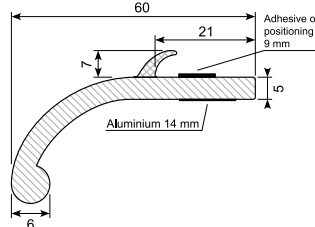

45.394 *

Material: PVC gutter with adhesive
 Length: 25 m
 Min. order: 300 m

45.901 *

Material: PVC gutter with adhesive
 Length: 25 m
 Min. order: 300 m

45.2031024 *

PVC universal wheel arch panel with adhesive. Set of 4 pcs.
 Length: 1,5 m

45.20511046 *

PVC universal wheel arch panel with adhesive. Coil.
 Color: Black
 Length: 6 m

45.20511091 *

PVC universal wheel arch panel with adhesive. Set of 2 pcs.
 Length: 1,5 m

45.2051445 *

PVC universal wheel arch panel with adhesive. Coil.
 Length: 12,5 m

45.235N1057 *

PVC universal wheel arch panel with adhesive. Coil.
 Color: Black
 Length: 6 m

45.235N429 *

PVC universal wheel arch panel with adhesive. Coil.
 Color: Black
 Length: 12,5 m

45.235NG1057 *

PVC universal wheel arch panel with adhesive. Coil.
 Color: Grey / black
 Length: 6 m

45.235NG429 *

PVC universal wheel arch panel with adhesive. Coil.
 Color: Grey / black
 Length: 12,5 m

31.4281

Material: EPDM black
 Hardness: SH 85
 Length: 2,6 m