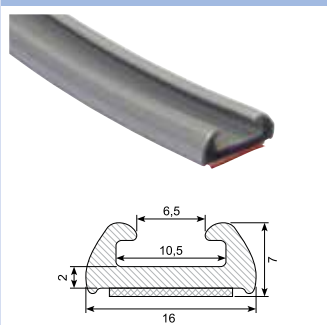

Material: PVC with adhesive
Length: 25 m

Material: PVC with adhesive
Length: 50 m

45.886 / 45.886G

Material: PVC black with adhesive
 Length: 25 m
 45.886G: Grey

45.894 *

Material: PVC with adhesive
 Length: 25 m
 Min. order: 300 m

45.980A *

Material: PVC chrome with adhesive
 Length: 25 m
 Min. order: 500 m

45.980K *

Material: PVC with adhesive
 Length: 340 mm
 Min. order: 1.400 pcs.
 Example fix lengths

45.980S *

Length: 25 m
 Min. order: 500 m

45.102G

Length: 25 m

45.308C* / 45.308C-50 *

Material: PVC chrome
 Length: 5 m
 45.308C-50 (50 m)
 Min. order: 300 m

45.309C* / 45.309C-50 *

Material: PVC chrome
 Length: 5 m
 45.309C-50 (50 m)
 Min. order: 300 m

45.394 *

Material: PVC gutter with adhesive
 Length: 25 m
 Min. order: 300 m

45.901 *

Material: PVC gutter with adhesive
 Length: 25 m
 Min. order: 300 m

45.2031024 *

PVC universal wheel arch panel with adhesive. Set of 4 pcs.
 Length: 1,5 m