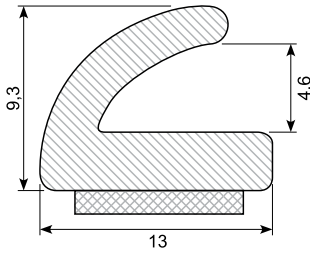

45.980A *

Material: PVC chrome with adhesive
 Length: 25 m
 Min. order: 500 m

45.980K *

Material: PVC with adhesive
 Length: 340 mm
 Min. order: 1.400 pcs.
 Example fix lengths

45.980S *

Length: 25 m
 Min. order: 500 m

45.102G

Length: 25 m

45.308C* / 45.308C-50 *

Material: PVC chrome
 Length: 5 m
 45.308C-50 (50 m)
 Min. order: 300 m

45.309C* / 45.309C-50 *

Material: PVC chrome
 Length: 5 m
 45.309C-50 (50 m)
 Min. order: 300 m

45.216C-50 *

Material: PVC chrome
 Length: 50 m
 Min. order: 300 m

45.123 *

Material: PVC gutter with adhesive
 Length: 25 m
 Min. order: 300 m

45.393 *

Material: PVC gutter with adhesive
 Length: 25 m
 Min. order: 300 m

45.394 *

Material: PVC gutter with adhesive
 Length: 25 m
 Min. order: 300 m

45.901 *

Material: PVC gutter with adhesive
 Length: 25 m
 Min. order: 300 m

45.2031024 *

PVC universal wheel arch panel with adhesive. Set of 4 pcs.
 Length: 1,5 m