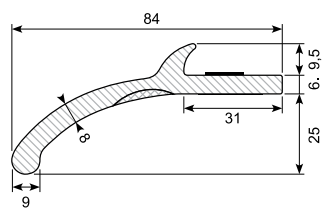

45.216C-50 *

Material: PVC chrome
 Length: 50 m
 Min. order: 300 m

45.123 *

Material: PVC gutter with adhesive
 Length: 25 m
 Min. order: 300 m

45.393 *

Material: PVC gutter with adhesive
 Length: 25 m
 Min. order: 300 m

45.394 *

Material: PVC gutter with adhesive
 Length: 25 m
 Min. order: 300 m

45.901 *

Material: PVC gutter with adhesive
 Length: 25 m
 Min. order: 300 m

45.2031024 *

PVC universal wheel arch panel with adhesive. Set of 4 pcs.
 Length: 1,5 m

45.20511046 *

PVC universal wheel arch panel with adhesive. Coil.
 Color: Black
 Length: 6 m

45.20511091 *

PVC universal wheel arch panel with adhesive. Set of 2 pcs.
 Length: 1,5 m

45.2051445 *

PVC universal wheel arch panel with adhesive. Coil.
 Length: 12,5 m

45.235N1057 *

PVC universal wheel arch panel with adhesive. Coil.
 Color: Black
 Length: 6 m

45.235N429 *

PVC universal wheel arch panel with adhesive. Coil.
 Color: Black
 Length: 12,5 m

45.235NG1057 *

PVC universal wheel arch panel with adhesive. Coil.
 Color: Grey / black
 Length: 6 m