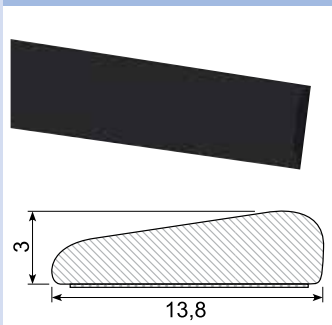

Material: PVC with adhesive
Length: 25 m

Material: PVC with adhesive
Length: 50 m

45.886 / 45.886G

Material: PVC black with adhesive
 Length: 25 m
 45.886G: Grey

45.894 *

Material: PVC with adhesive
 Length: 25 m
 Min. order: 300 m

45.980A *

Material: PVC chrome with adhesive
 Length: 25 m
 Min. order: 500 m

45.980K *

Material: PVC with adhesive
 Length: 340 mm
 Min. order: 1.400 pcs.
 Example fix lengths

45.980S *

Length: 25 m
 Min. order: 500 m

45.102G

Length: 25 m

45.308C* / 45.308C-50 *

Material: PVC chrome
 Length: 5 m
 45.308C-50 (50 m)
 Min. order: 300 m

45.309C* / 45.309C-50 *

Material: PVC chrome
 Length: 5 m
 45.309C-50 (50 m)
 Min. order: 300 m