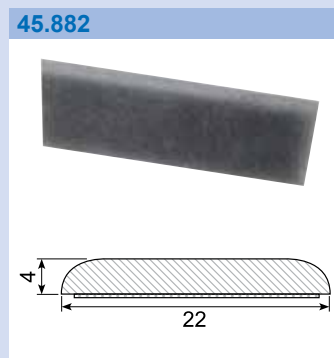

Material: PVC gutter with adhesive
Length: 2 m

Material: PVC white gutter with adhesive
Length: 25 m

Material: PVC chrome with adhesive
Length: 5 m

Material: PVC chrome with adhesive
Length: 5 m

Material: PVC chrome with adhesive
Length: 5 m

Material: PVC chrome with adhesive
Length: 5 m

Material: PVC chrome with adhesive
Length: 5 m

Material: PVC chrome with adhesive
Length: 5 m

Material: PVC chrome with adhesive
Length: 5 m

Material: PVC with adhesive
Length: 25 m

Material: PVC with adhesive
Length: 25 m

Material: PVC with adhesive
Length: 25 m
Hardness: SH 74 - 76
Density: 1,32

Material: PVC with adhesive
Length: 25 m
Min. order: 300 m

Material: PVC with adhesive
Length: 25 m

Material: PVC with adhesive
Length: 25 m

Material: PVC with adhesive
Length: 50 m

45.886 / 45.886G

Material: PVC black with adhesive
 Length: 25 m
 45.886G: Grey

45.894 *

Material: PVC with adhesive
 Length: 25 m
 Min. order: 300 m