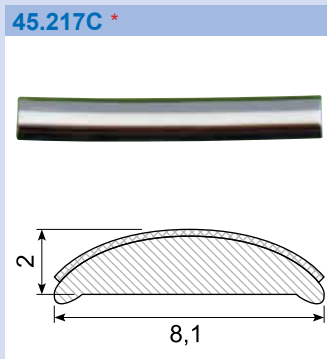

Material: PVC gutter with adhesive
Length: 2 m

Material: PVC white gutter with adhesive
Length: 25 m

Material: PVC chrome with adhesive
Length: 5 m

Material: PVC chrome with adhesive
Length: 5 m

Material: PVC chrome with adhesive
Length: 5 m

Material: PVC chrome with adhesive
Length: 5 m

Material: PVC chrome with adhesive
Length: 5 m

Material: PVC chrome with adhesive
Length: 5 m

Material: PVC chrome with adhesive
Length: 5 m

Material: PVC with adhesive
Length: 25 m

Material: PVC with adhesive
Length: 25 m

Material: PVC with adhesive
Length: 25 m
Hardness: SH 74 - 76
Density: 1,32

Material: PVC with adhesive
Length: 25 m
Min. order: 300 m

Material: PVC with adhesive
Length: 25 m

45.980A *

Material: PVC chrome with adhesive
 Length: 25 m
 Min. order: 500 m

45.980K *

Material: PVC with adhesive
 Length: 340 mm
 Min. order: 1.400 pcs.
 Example fix lengths

45.980S *

Length: 25 m
 Min. order: 500 m