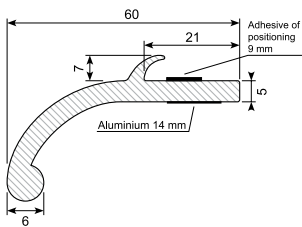

45.216C-50 *

Material: PVC chrome
 Length: 50 m
 Min. order: 300 m

45.123 *

Material: PVC gutter with adhesive
 Length: 25 m
 Min. order: 300 m

45.393 *

Material: PVC gutter with adhesive
 Length: 25 m
 Min. order: 300 m

45.394 *

Material: PVC gutter with adhesive
 Length: 25 m
 Min. order: 300 m

45.901 *

Material: PVC gutter with adhesive
 Length: 25 m
 Min. order: 300 m

45.2031024 *

PVC universal wheel arch panel with adhesive. Set of 4 pcs.
 Length: 1,5 m

45.20511046 *

PVC universal wheel arch panel with adhesive. Coil.
 Color: Black
 Length: 6 m

45.20511091 *

PVC universal wheel arch panel with adhesive. Set of 2 pcs.
 Length: 1,5 m

45.2051445 *

PVC universal wheel arch panel with adhesive. Coil.
 Length: 12,5 m

45.235N1057 *

PVC universal wheel arch panel with adhesive. Coil.
 Color: Black
 Length: 6 m

45.235N429 *

PVC universal wheel arch panel with adhesive. Coil.
 Color: Black
 Length: 12,5 m

45.235NG1057 *

PVC universal wheel arch panel with adhesive. Coil.
 Color: Grey / black
 Length: 6 m