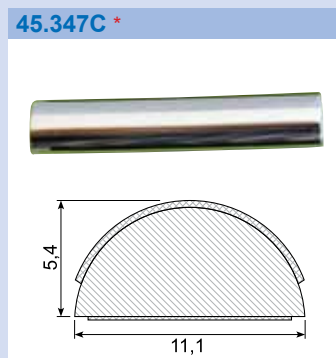

Material: PVC gutter with adhesive
Length: 2 m

Material: PVC white gutter with adhesive
Length: 25 m

Material: PVC chrome with adhesive
Length: 5 m

Material: PVC chrome with adhesive
Length: 5 m

Material: PVC chrome with adhesive
Length: 5 m

Material: PVC chrome with adhesive
Length: 5 m

Material: PVC chrome with adhesive
Length: 5 m

Material: PVC chrome with adhesive
Length: 5 m

Material: PVC chrome with adhesive
Length: 5 m

Material: PVC with adhesive
Length: 25 m

Material: PVC with adhesive
Length: 25 m

Material: PVC with adhesive
Length: 25 m
Hardness: SH 74 - 76
Density: 1,32

Material: PVC with adhesive
Length: 25 m
Min. order: 300 m

Material: PVC with adhesive
Length: 25 m

45.980A *

Material: PVC chrome with adhesive
 Length: 25 m
 Min. order: 500 m

45.980K *

Material: PVC with adhesive
 Length: 340 mm
 Min. order: 1.400 pcs.
 Example fix lengths

45.980S *

Length: 25 m
 Min. order: 500 m