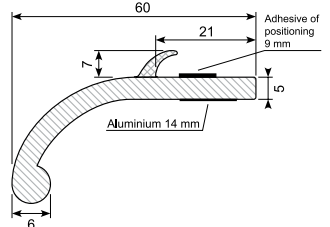

45.394 *

Material: PVC gutter with adhesive
 Length: 25 m
 Min. order: 300 m

45.901 *

Material: PVC gutter with adhesive
 Length: 25 m
 Min. order: 300 m

45.2031024 *

PVC universal wheel arch panel with adhesive. Set of 4 pcs.
 Length: 1,5 m

45.20511046 *

PVC universal wheel arch panel with adhesive. Coil.
 Color: Black
 Length: 6 m

45.20511091 *

PVC universal wheel arch panel with adhesive. Set of 2 pcs.
 Length: 1,5 m

45.2051445 *

PVC universal wheel arch panel with adhesive. Coil.
 Length: 12,5 m

45.235N1057 *

PVC universal wheel arch panel with adhesive. Coil.
 Color: Black
 Length: 6 m

45.235N429 *

PVC universal wheel arch panel with adhesive. Coil.
 Color: Black
 Length: 12,5 m

45.235NG1057 *

PVC universal wheel arch panel with adhesive. Coil.
 Color: Grey / black
 Length: 6 m

45.235NG429 *

PVC universal wheel arch panel with adhesive. Coil.
 Color: Grey / black
 Length: 12,5 m

31.4281

Material: EPDM black
 Hardness: SH 85
 Length: 2,6 m