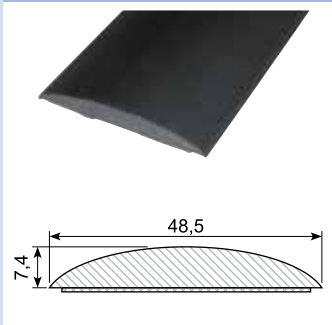

Material: PVC gutter with adhesive
Length: 2 m

Material: PVC white gutter with adhesive
Length: 25 m

Material: PVC chrome with adhesive
Length: 5 m

Material: PVC chrome with adhesive
Length: 5 m

Material: PVC chrome with adhesive
Length: 5 m

Material: PVC chrome with adhesive
Length: 5 m

Material: PVC chrome with adhesive
Length: 5 m

Material: PVC chrome with adhesive
Length: 5 m

Material: PVC chrome with adhesive
Length: 5 m

Material: PVC with adhesive
Length: 25 m

Material: PVC with adhesive
Length: 25 m

Material: PVC with adhesive
Length: 25 m
Hardness: SH 74 - 76
Density: 1,32

Material: PVC with adhesive
Length: 25 m
Min. order: 300 m

Material: PVC with adhesive
Length: 25 m

Material: PVC with adhesive
Length: 25 m

Material: PVC with adhesive
Length: 50 m

45.886 / 45.886G

Material: PVC black with adhesive
 Length: 25 m
 45.886G: Grey

45.894 *

Material: PVC with adhesive
 Length: 25 m
 Min. order: 300 m